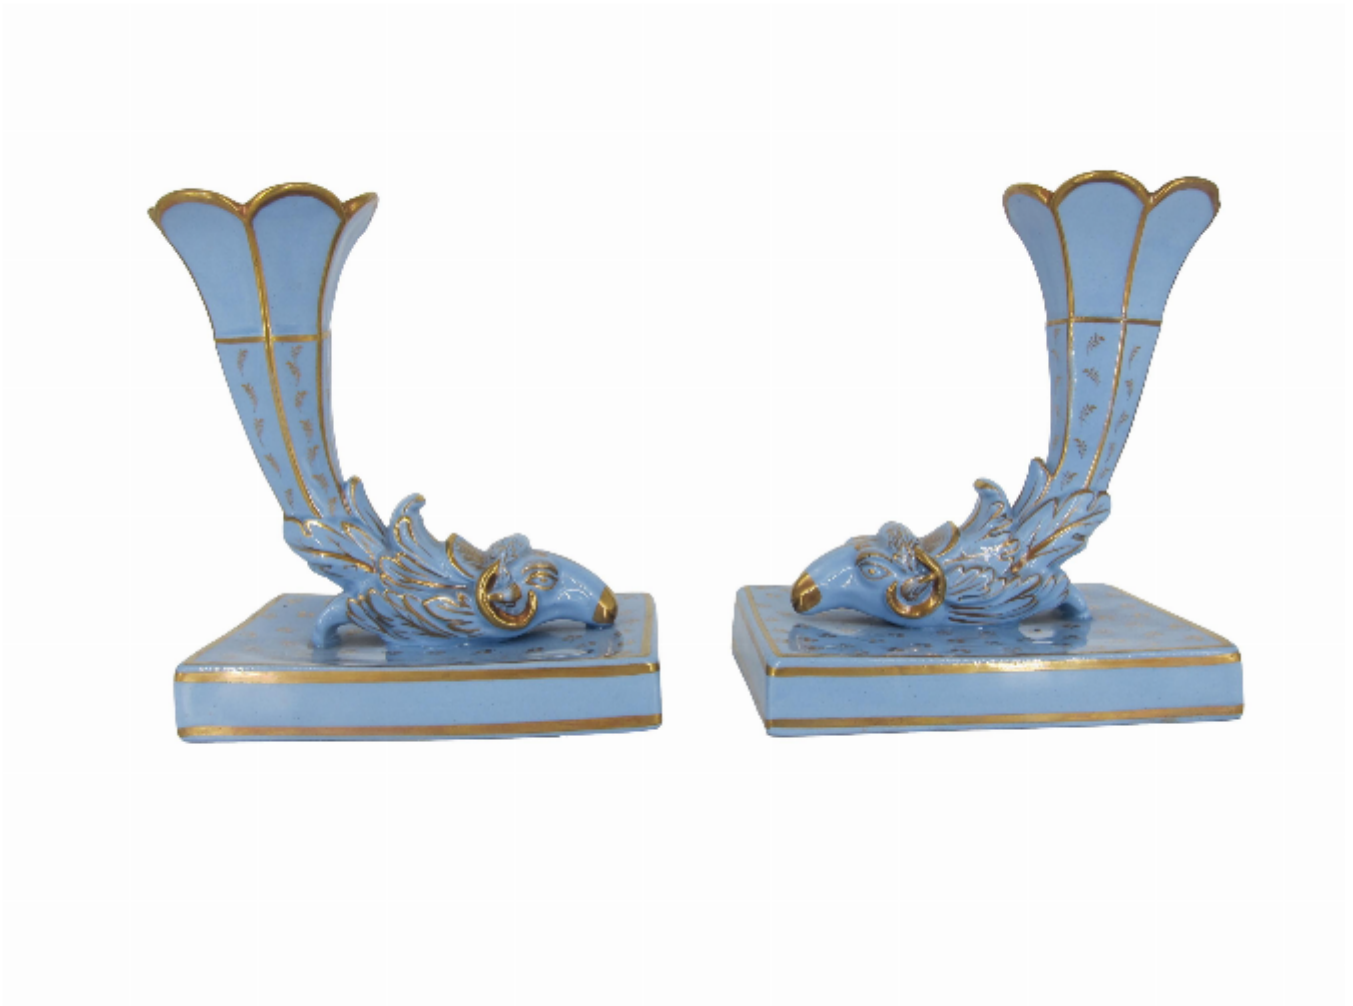

Pair Ridgway pottery blue ground Cornucopia with gilt decoration

Sold

REF: 3/127

Height: 16 cm (6.3")

Width: 14 cm (5.5")

Depth: 10 cm (3.9")

## Description

A Pair Ridgway pottery blue ground rams head 6.25" Cornucopia decorated with gilding