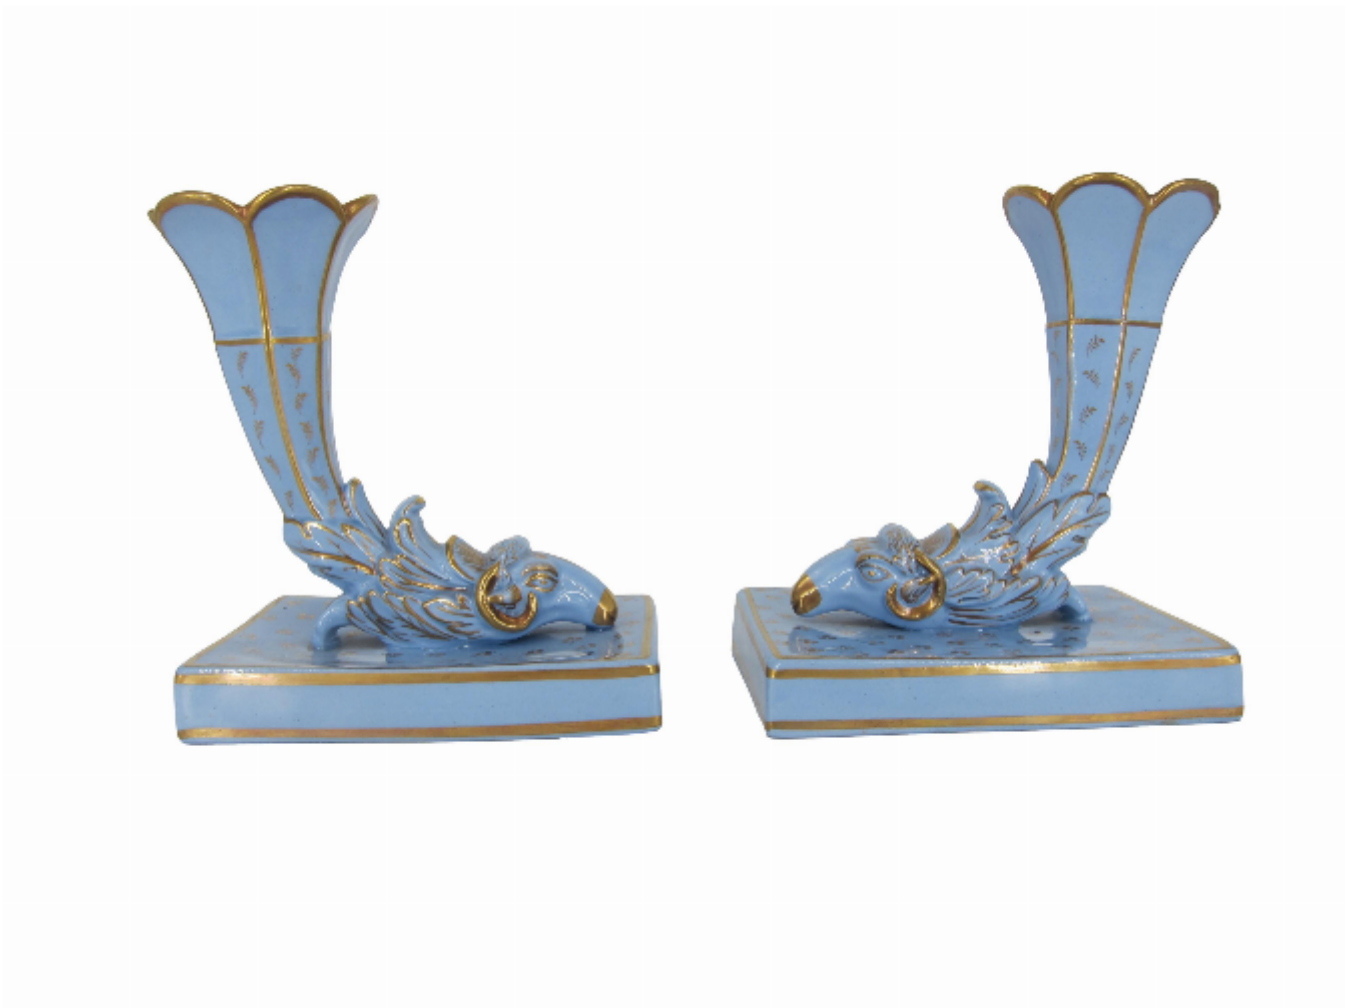

Pair Ridgway pottery blue ground Cornucopia with gilt decoration

Sold

REF: 3/127

Height: 16 cm (6.3")

Width: 14 cm (5.5")

Depth: 10 cm (3.9")

Description

A Pair Ridgway pottery blue ground rams head 6.25" Cornucopia decorated with gilding