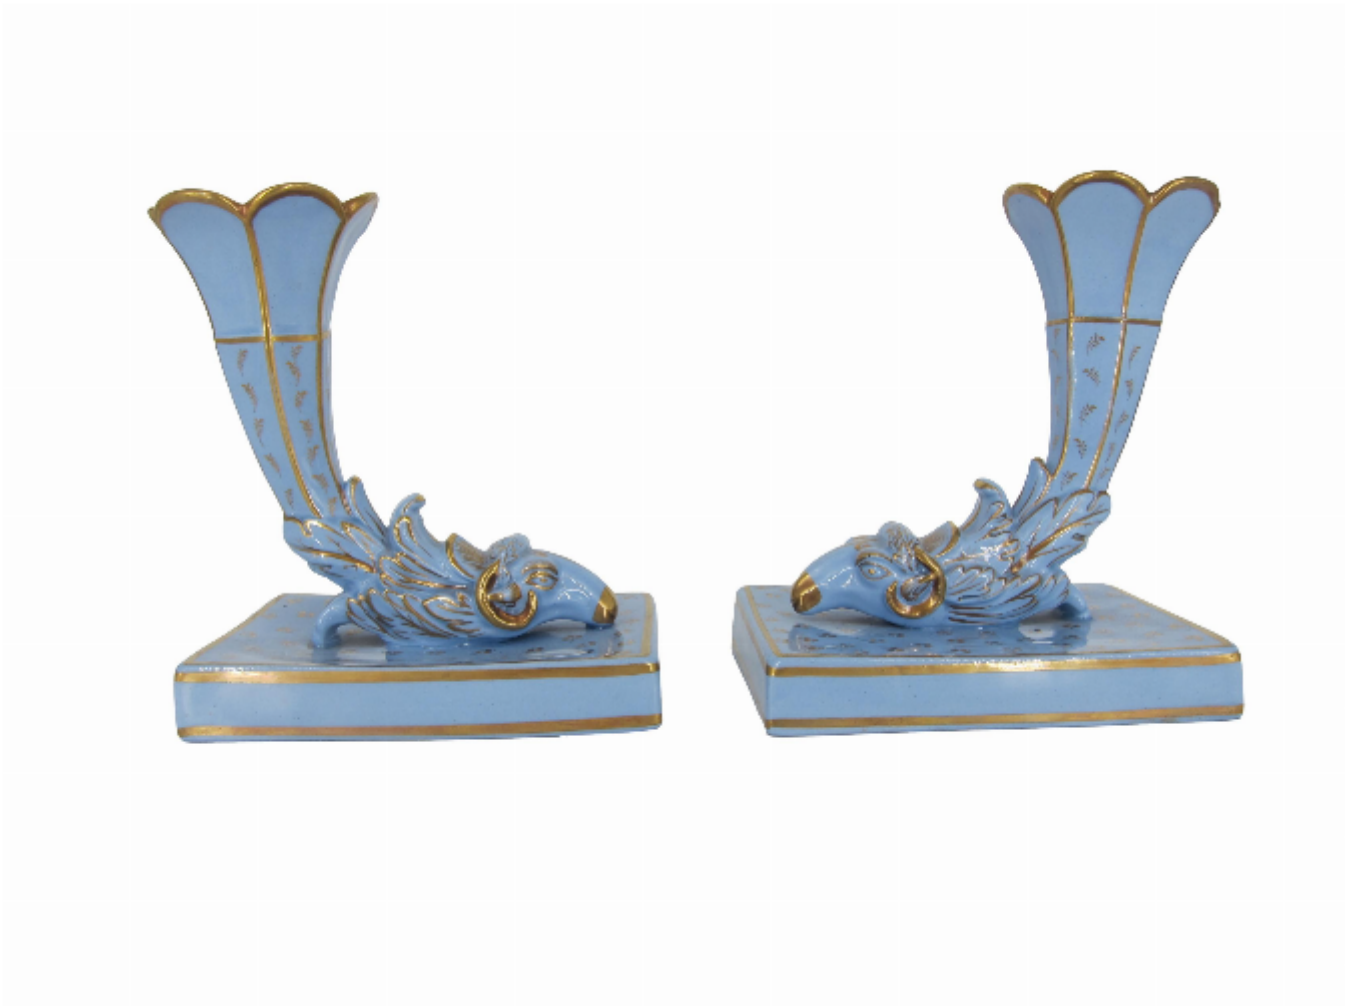

Pair Ridgway pottery blue ground Cornucopia with gilt decoration

Sold

REF: 3/127

Height: 16 cm (6.3")

Width: 14 cm (5.5")

Depth: 10 cm (3.9")

Description

A Pair Ridgway pottery blue ground rams head 6.25" Cornucopia decorated with gilding