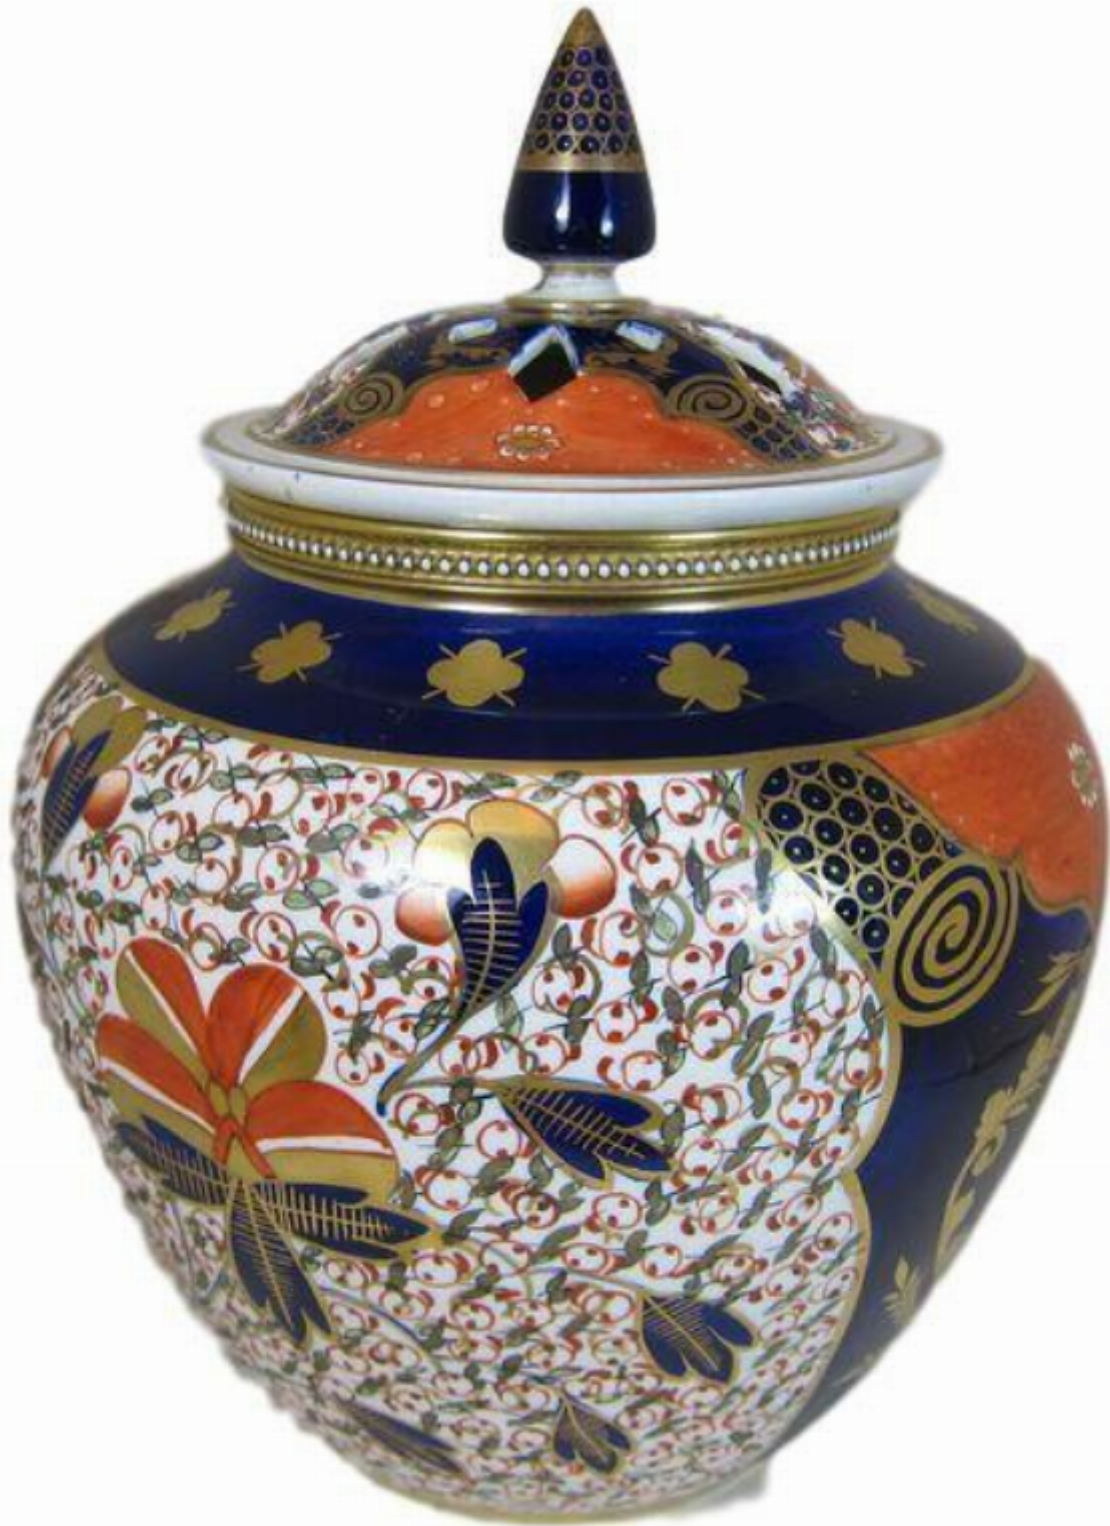

A Large Davenport porcelain imari Pot pourri Vase, lid & liner

£350

REF: 9/53

Height: 30.48 cm (12")

Width: 20.32 cm (8")

Depth: 20.32 cm (8")

## Description

A large Antique Davenport porcelain imari Pot Pourri Vase, lid & liner